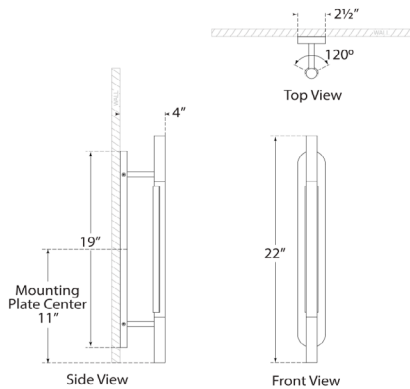

Dimensions

Height: 22"

Width: 2.5"

Extension: 4"

Backplate: 2.5" x 19" Oval

Socket

Dedicated LED

Wattage

**Antique-Burnished Brass With
Etched Crystal**

Bronze With Etched Crystal

Polished Nickel With Etched Crystal

Dimensions

Height: 22"

Width: 2.5"

Extension: 4"

Backplate: 2.5" x 19" Oval

Materials Shown

Polished Nickel With Etched Crystal

Available in

**Antique-Burnished Brass With
Etched Crystal**

Bronze With Etched Crystal

Polished Nickel With Etched Crystal

Dimensions

Height: 22"

Width: 2.5"

Extension: 4"

Backplate: 2.5" x 19" Oval

Socket

Dedicated LED

Wattage

18w (1500lm)

Weight