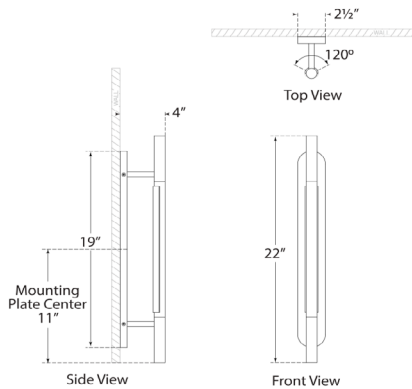

Rousseau Medium Bracketed Sconce

KW2285AB-EC

Materials Shown

Antique-Burnished Brass With Etched Crystal

Available in

Antique-Burnished Brass With Etched Crystal

Bronze With Etched Crystal

Polished Nickel With Etched Crystal

Dimensions

Height: 22"

Width: 2.5"

Extension: 4"

Backplate: 2.5" x 19" Oval

Socket

Dedicated LED

Wattage

18w (1500lm)

Weight

4 lbs